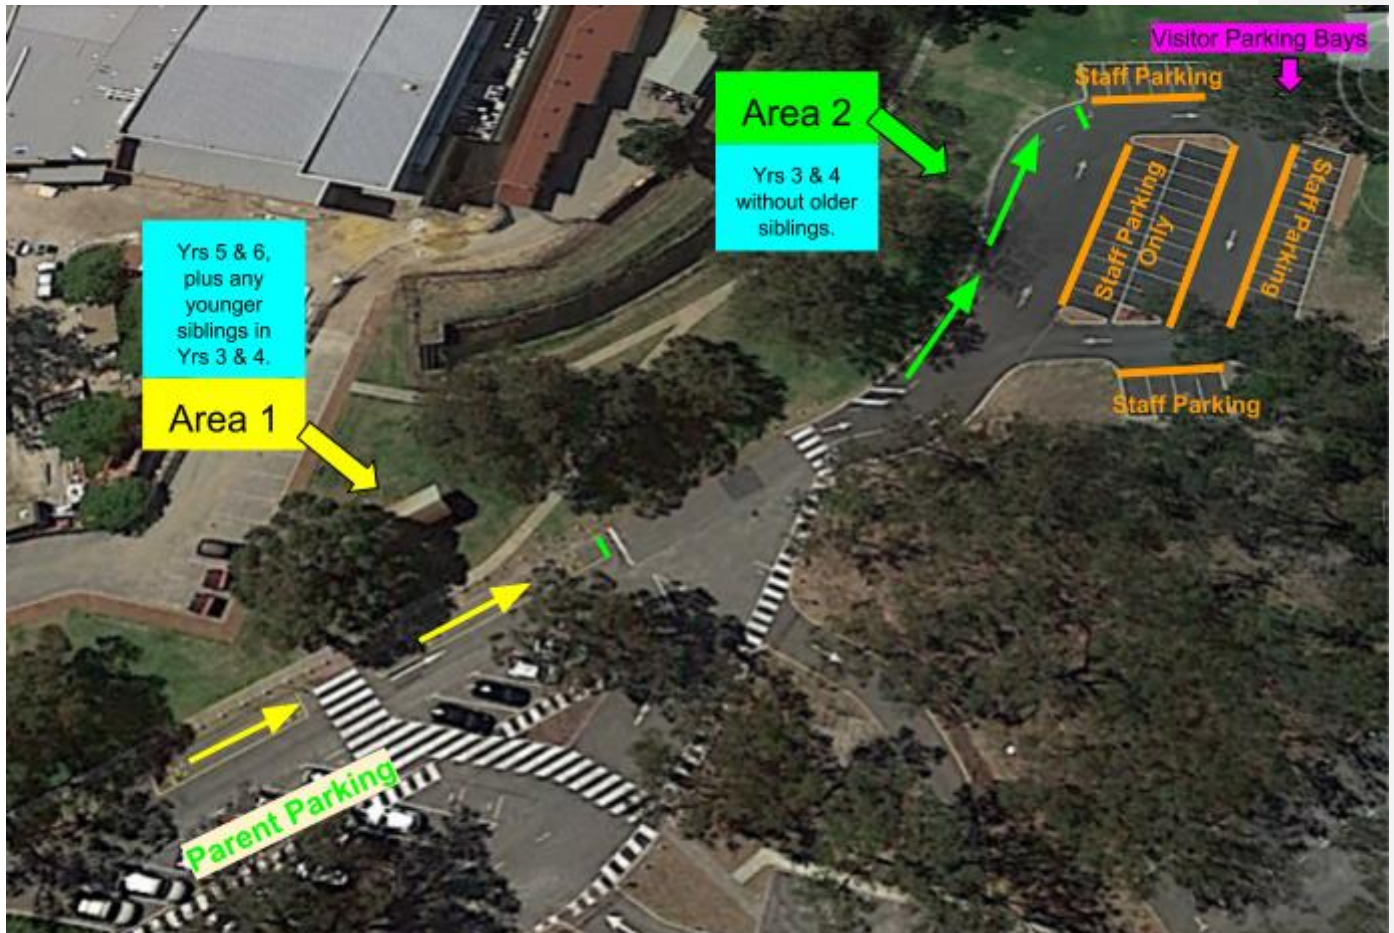

LaValla - Campus Pick Up System

Area 1 - coded **yellow** - Year 5 and 6 student (and their Year 3 & 4 siblings) are drop off; AND Sit and wait to be collected in the afternoon.

Area 2 - coded **green** - Year 3 and 4 students (who do not have siblings Year 5 or older) drop off; AND Sit and wait to be collected in the afternoon.

Both areas have a left-hand side drive-thru lane. Please note that this is a drive-thru drop off and pick up lane only and not an area for parking.

Challenge — Collaborate — Create — Celebrate