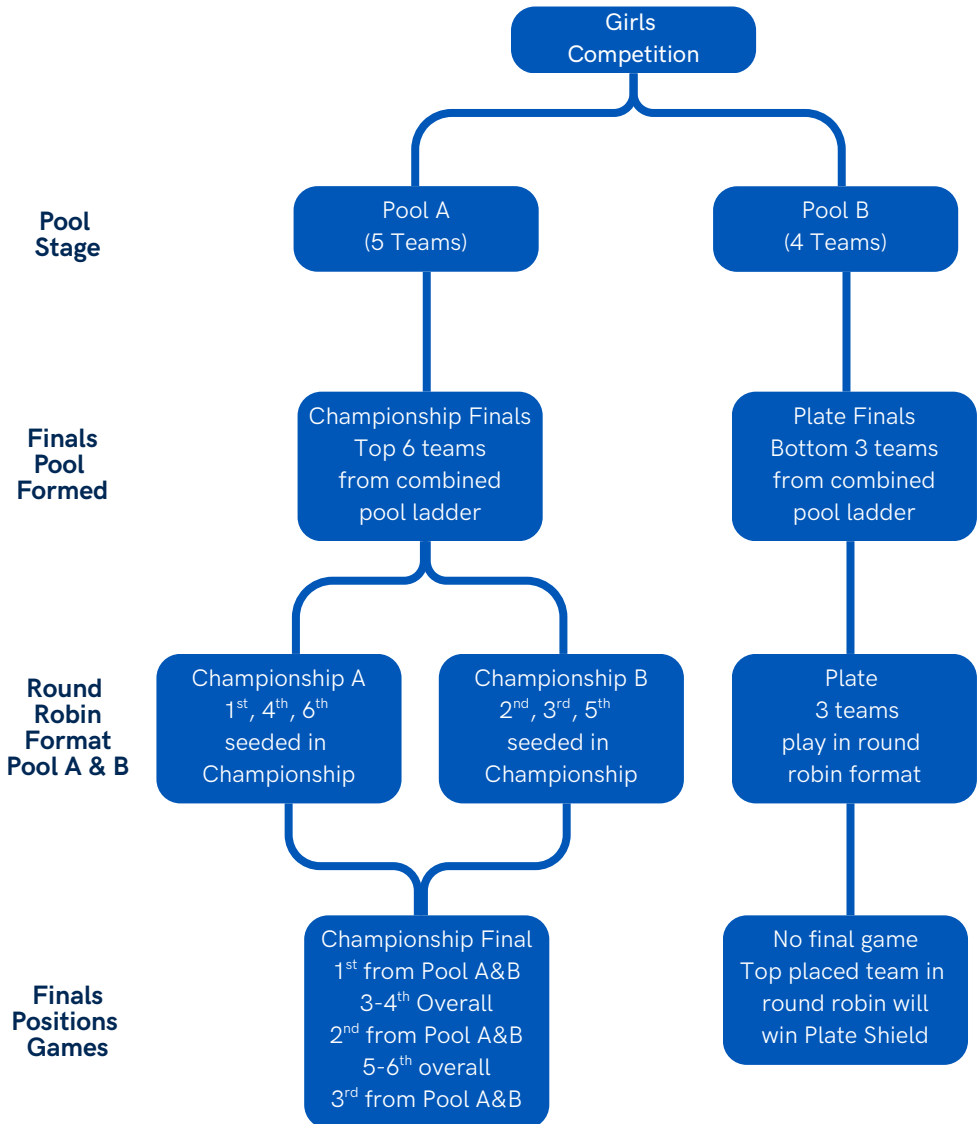

COMPETITION STRUCTURE - GIRLS