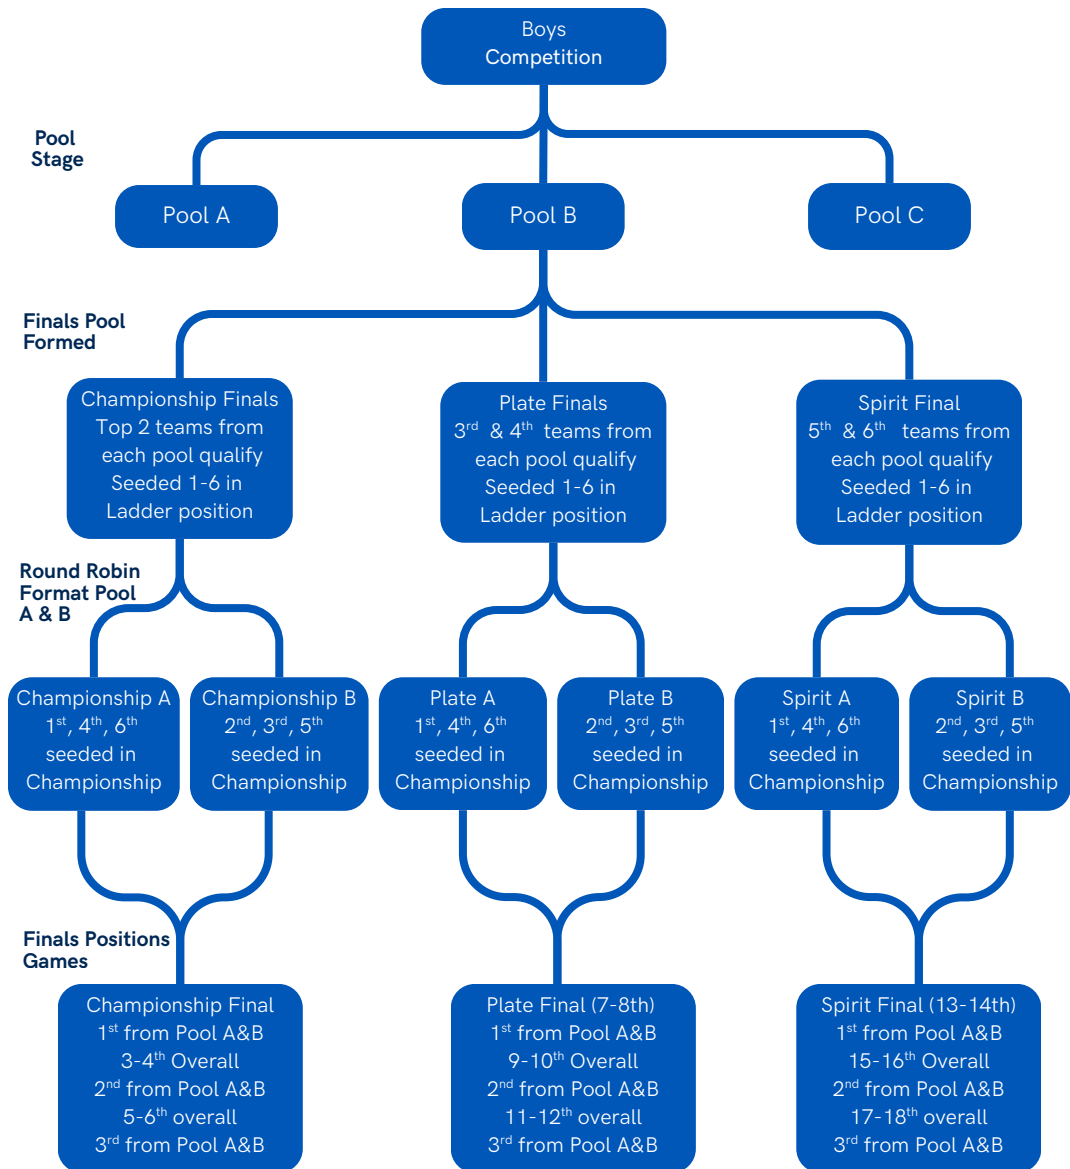

COMPETITION STRUCTURE - BOYS