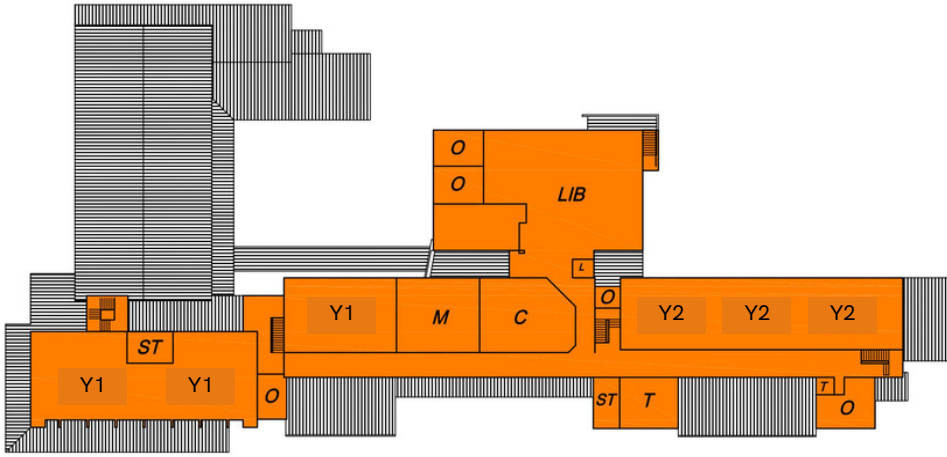

NEWMAN COLLEGE

A CATHOLIC SCHOOL EDUCATING
IN THE MARIST TRADITION

MARIAN CAMPUS

- C COMPUTER LAB
- K KINDERGARTEN ROOMS
- L LIFT
- M MUSIC ROOM
- O OFFICES
- S STAFF ROOMS
- T TOILETS
- U UNDERCOVER AREA
- AD ADMINISTRATION
- MC MUSIC & CANTEEN
- PP PRE-PRIMARY ROOMS
- ST STORE ROOMS
- SU SUPPORT ROOM
- Y1 YEAR 1 CLASSROOMS
- Y2 YEAR 2 CLASSROOMS
- ACT ACTIVITY AREA
- ART ART ROOM
- LIB LIBRARY & RESOURCE AREA

FIRST FLOOR PLAN

GRANTHAM STREET

PEEBLES ROAD

GROUND FLOOR PLAN

SCALE BAR
0m 5 10 15 20