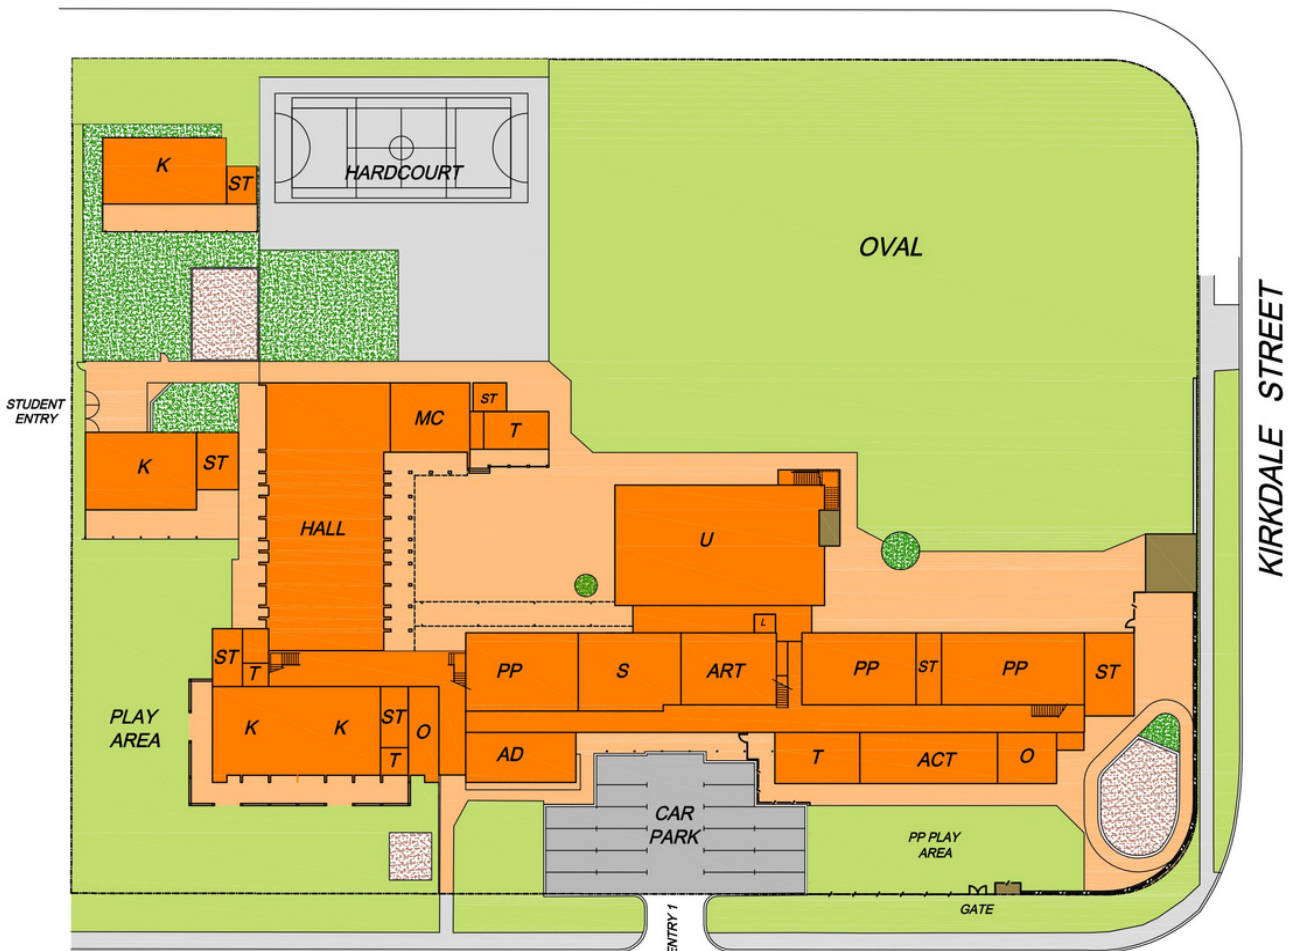

NEWMAN COLLEGE

A CATHOLIC SCHOOL EDUCATING
IN THE MARIST TRADITION

MARIAN CAMPUS

- C COMPUTER LAB
- K KINDERGARTEN ROOMS
- L LIFT
- M MUSIC ROOM
- O OFFICES
- S STAFF ROOMS
- T TOILETS
- U UNDERCOVER AREA
- AD ADMINISTRATION
- MC MUSIC & CANTEEN
- PP PRE-PRIMARY ROOMS
- ST STORE ROOMS
- SU SUPPORT ROOM
- Y1 YEAR 1 CLASSROOMS
- Y2 YEAR 2 CLASSROOMS
- ACT ACTIVITY AREA
- ART ART ROOM
- LIB LIBRARY & RESOURCE AREA

FIRST FLOOR PLAN

GRANTHAM STREET

PEEBLES ROAD

GROUND FLOOR PLAN

SCALE BAR
0m 5 10 15 20